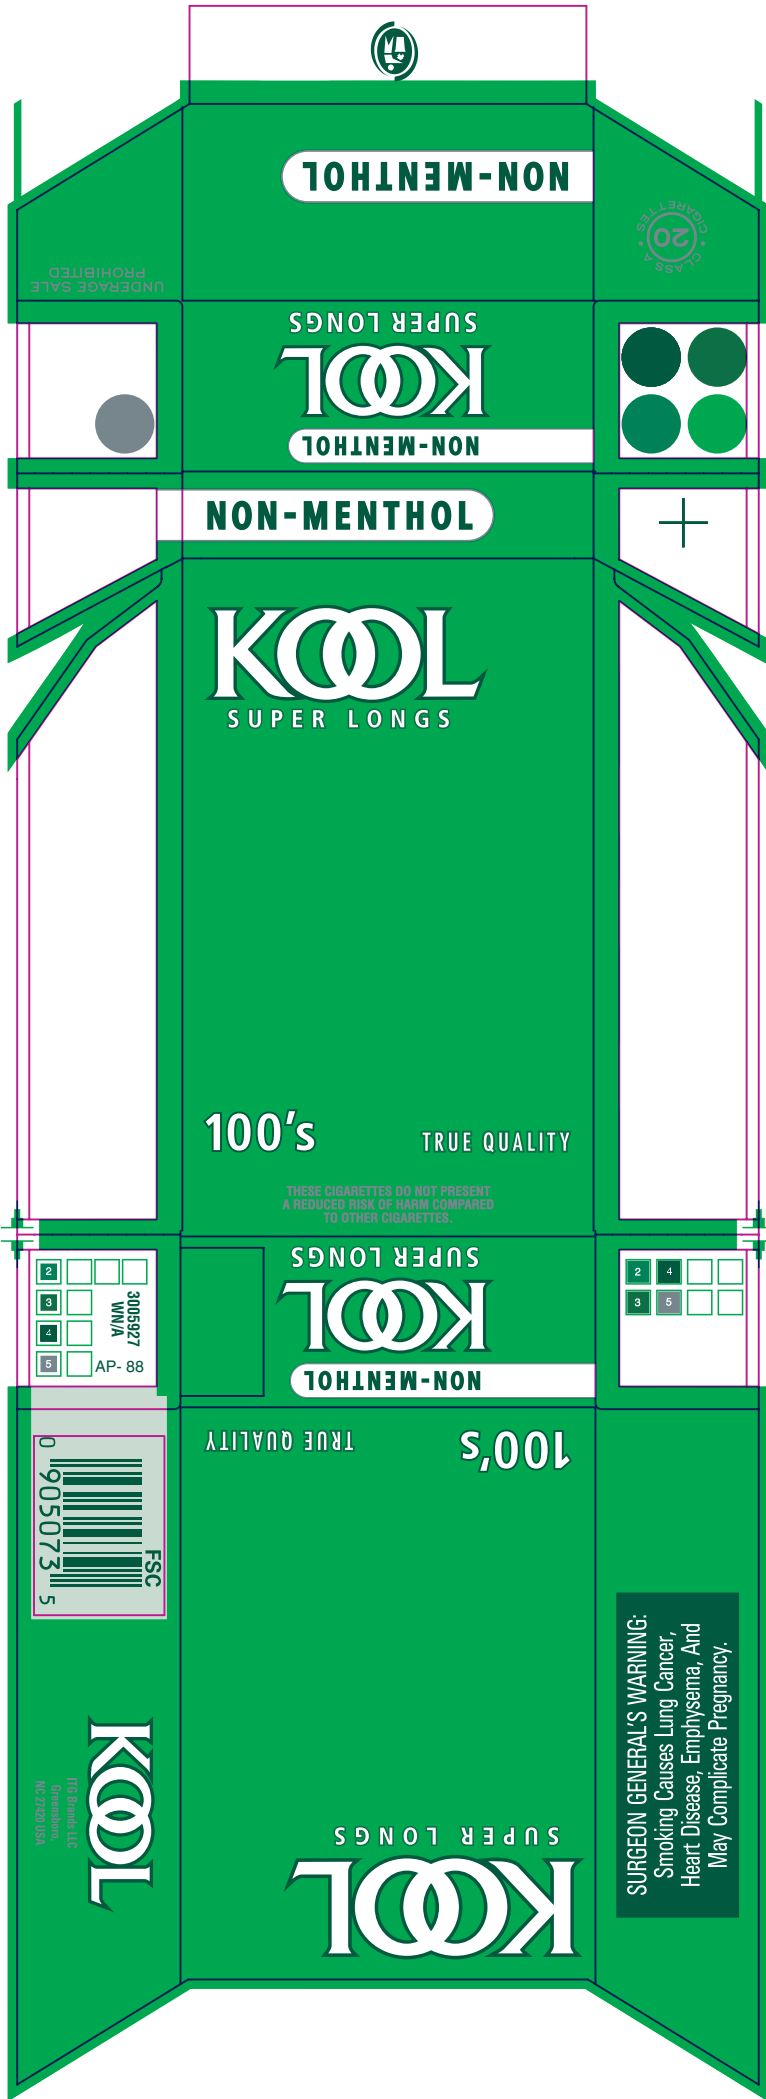

Q/M/W
0865008

SURGEON GENERAL'S
WARNING: Cigarette
Smoke Contains
Carbon Monoxide.

Q/M/W
6285008

SURGEON GENERAL'S WARNING:
Smoking By Pregnant Women May
Result in Fetal Injury, Premature
Birth, And Low Birth Weight.

Q/M/W
8285928

SURGEON GENERAL'S WARNING:
Quitting Smoking Now
Greatly Reduces Serious
Risks to Your Health.

DWG. ID: CX98G100H
DESCRIPTION: Square Box 100's (B98 conf guration)
DATE: 05-30-2017
BY: Shane Hatcher
AREA: 24808.46 square millimeters