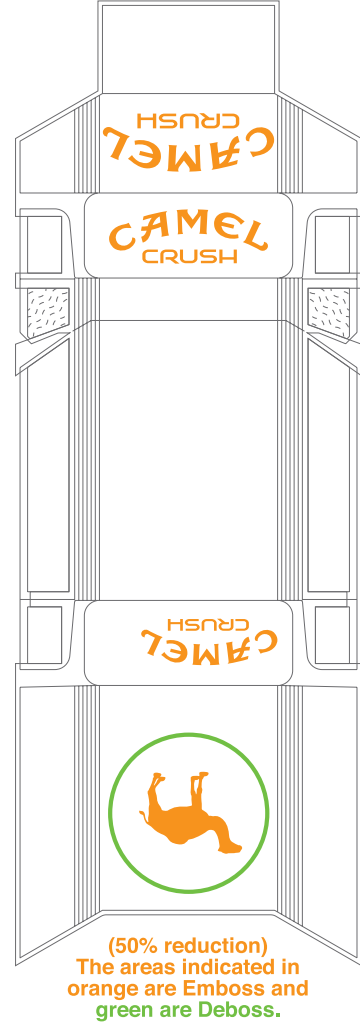

WN-D 1 252 0029 12520029 Q/NNA 12520029 SURGEON GENERAL'S WARNING: Cigarette Smoke Contains Carbon Monoxide.	WN-A 1 252 0059 12520059 V/NNA 12520059 SURGEON GENERAL'S WARNING: Smoking Causes Lung Cancer, Heart Disease, Emphysema, And May Complicate Pregnancy.	WN-B 1 252 0099 12520099 B/NNA 12520099 SURGEON GENERAL'S WARNING: Quitting Smoking Now Greatly Reduces Serious Risks to Your Health.

MENTHOL ON DEMAND
1.800.334.8157 • CAMEL.COM

UNDERAGE SALE PROHIBITED

DEFC
FD-202-17-200

CAMEL CRUSH RICH

CAMEL CRUSH RICH

CAMEL CRUSH

CHANGE THE FLAVOR
CHANGE DIRECTION
CHANGE THE MOMENT

REGULAR + FRESH

© 2017 Reynolds
Winston Company
200 Chester Avenue
Winston-Salem, NC
www.kent.com

FSC 0 123001 10874 4

61002521
WN-C