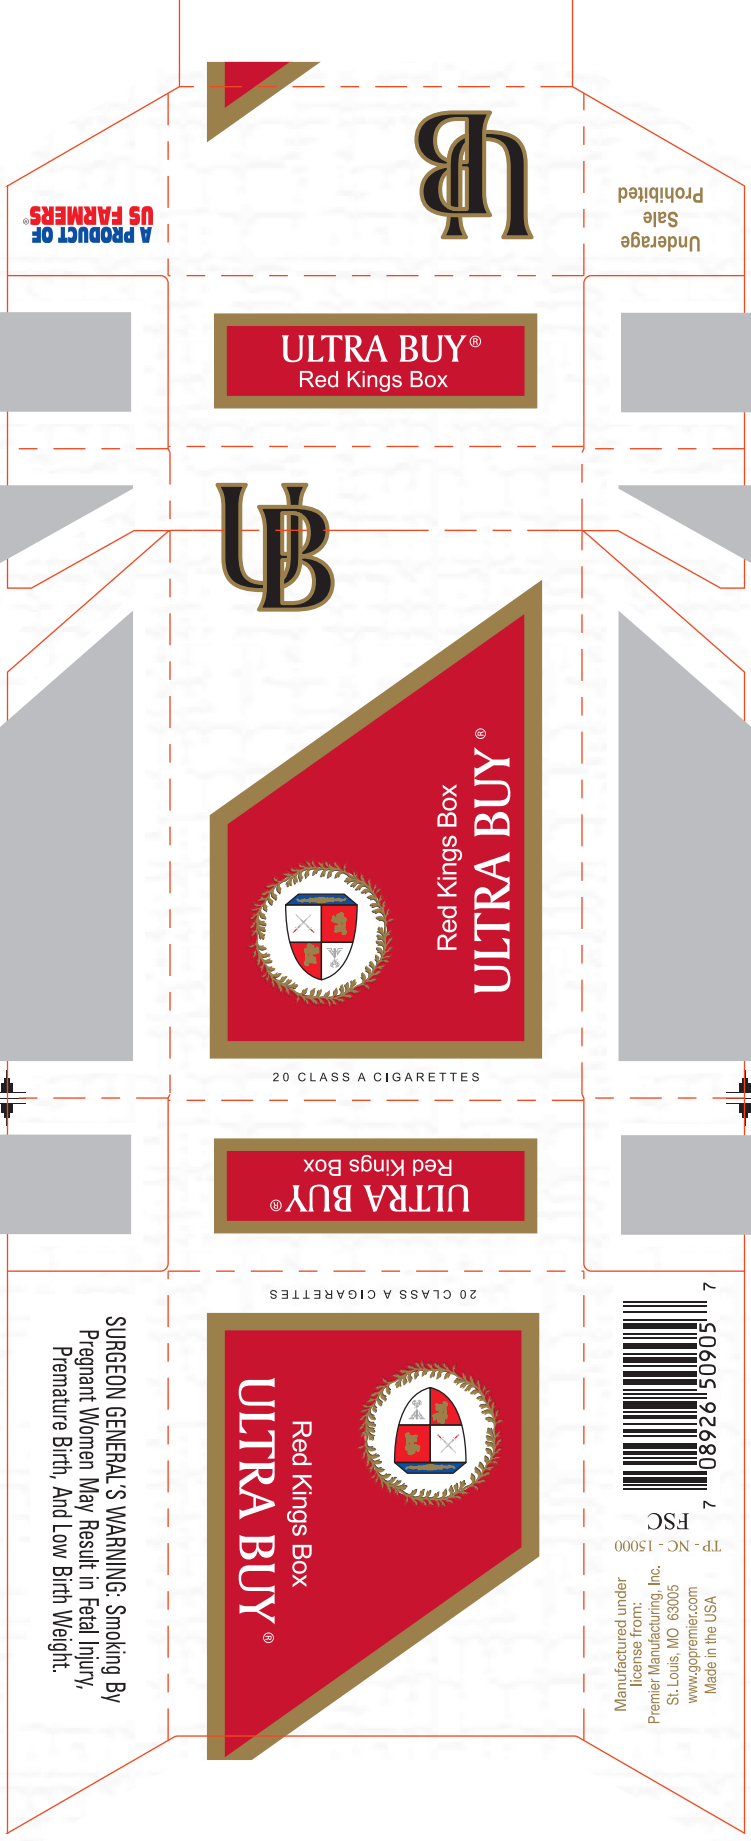

A

SURGEON GENERAL'S WARNING: Smoking By Pregnant Women May Result in Fetal Injury, Premature Birth, And Low Birth Weight.

SURGEON GENERAL'S WARNING: Smoking By Pregnant Women May Result in Fetal Injury, Premature Birth, And Low Birth Weight.

B

SURGEON GENERAL'S WARNING: Cigarette Smoke Contains Carbon Monoxide.

C

SURGEON GENERAL'S WARNING: Smoking Causes Lung Cancer, Heart Disease, Emphysema, And May Complicate Pregnancy.

D

SURGEON GENERAL'S WARNING: Quitting Smoking Now Greatly Reduces Serious Risks to Your Health.