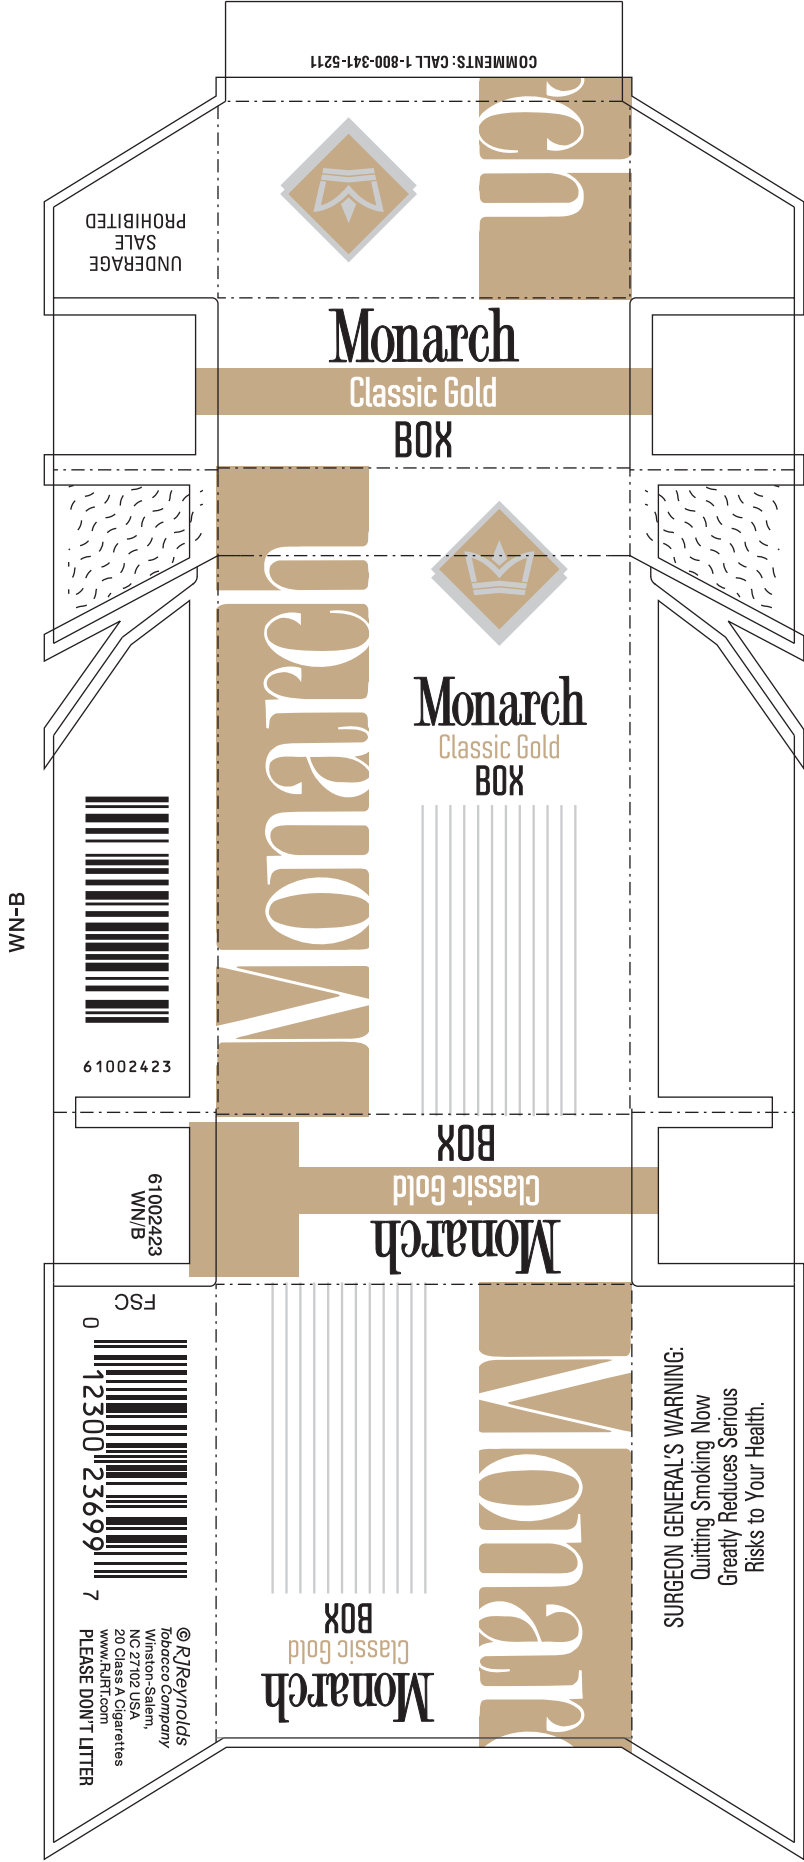

<p>WN-C</p>  <p>62002423</p> <p>62002423 WN/C</p> <p>SURGEON GENERAL'S WARNING: Smoking By Pregnant Women May Result in Fetal Injury, Premature Birth, And Low Birth Weight.</p>	<p>WN-D</p>  <p>63002423</p> <p>63002423 WN/D</p> <p>SURGEON GENERAL'S WARNING: Cigarette Smoke Contains Carbon Monoxide.</p>	<p>WN-A</p>  <p>64002423</p> <p>64002423 WN/A</p> <p>SURGEON GENERAL'S WARNING: Smoking Causes Lung Cancer, Heart Disease, Emphysema, And May Complicate Pregnancy.</p>
--	--	--