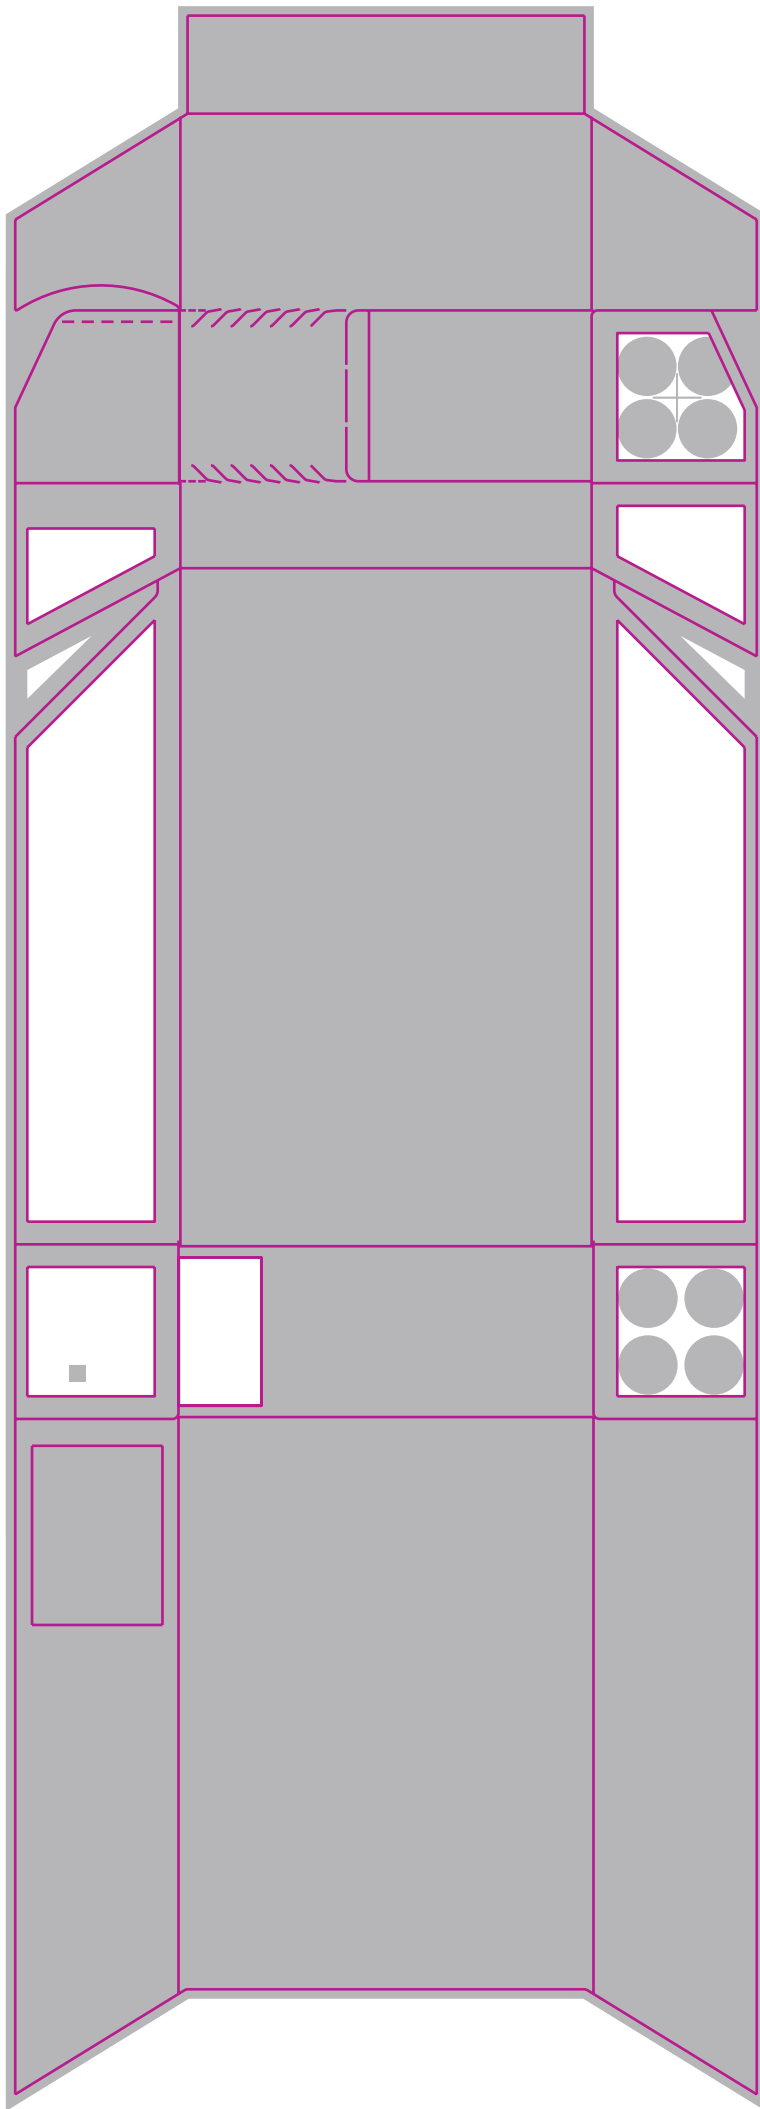

Southern Graphic Systems
High Point
4322 Piedmont Parkway
Greensboro, NC 27410
336-369-4700

06-Aug-15 4166841

DWG. ID: CX23_H
Description: 100 mm Convertible Box
Date: 1/16/2007 WSJ
Approved by / Date:
Revision: H: Modify radius on right lid flap

JOB TITLE:

wilsotg@sgsna

1	2	3	4
5	6	7	8
9	10	11	12
			VARNISH APA43073