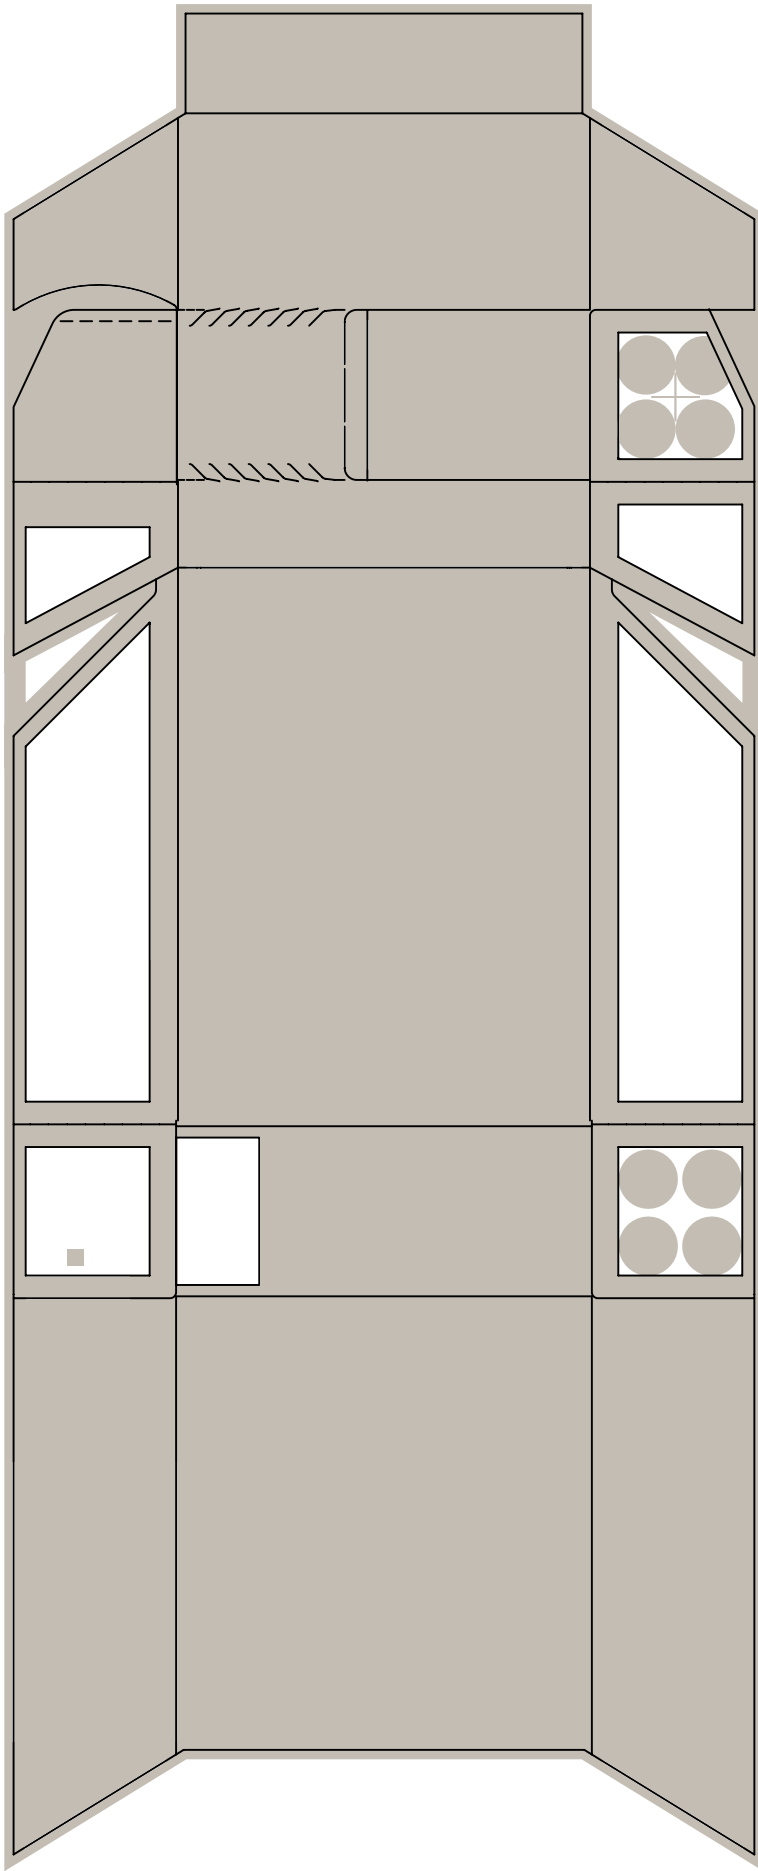

DWG. ID: CX22_I
Description: 83 mm Convertible Box
Date: 1/16/2007 WSJ
Approved by / Date:
Revision: I - Modify radius on right lid flap

080515-4165971

JOB TITLE:			
TGW			
			VARNISH APA41347