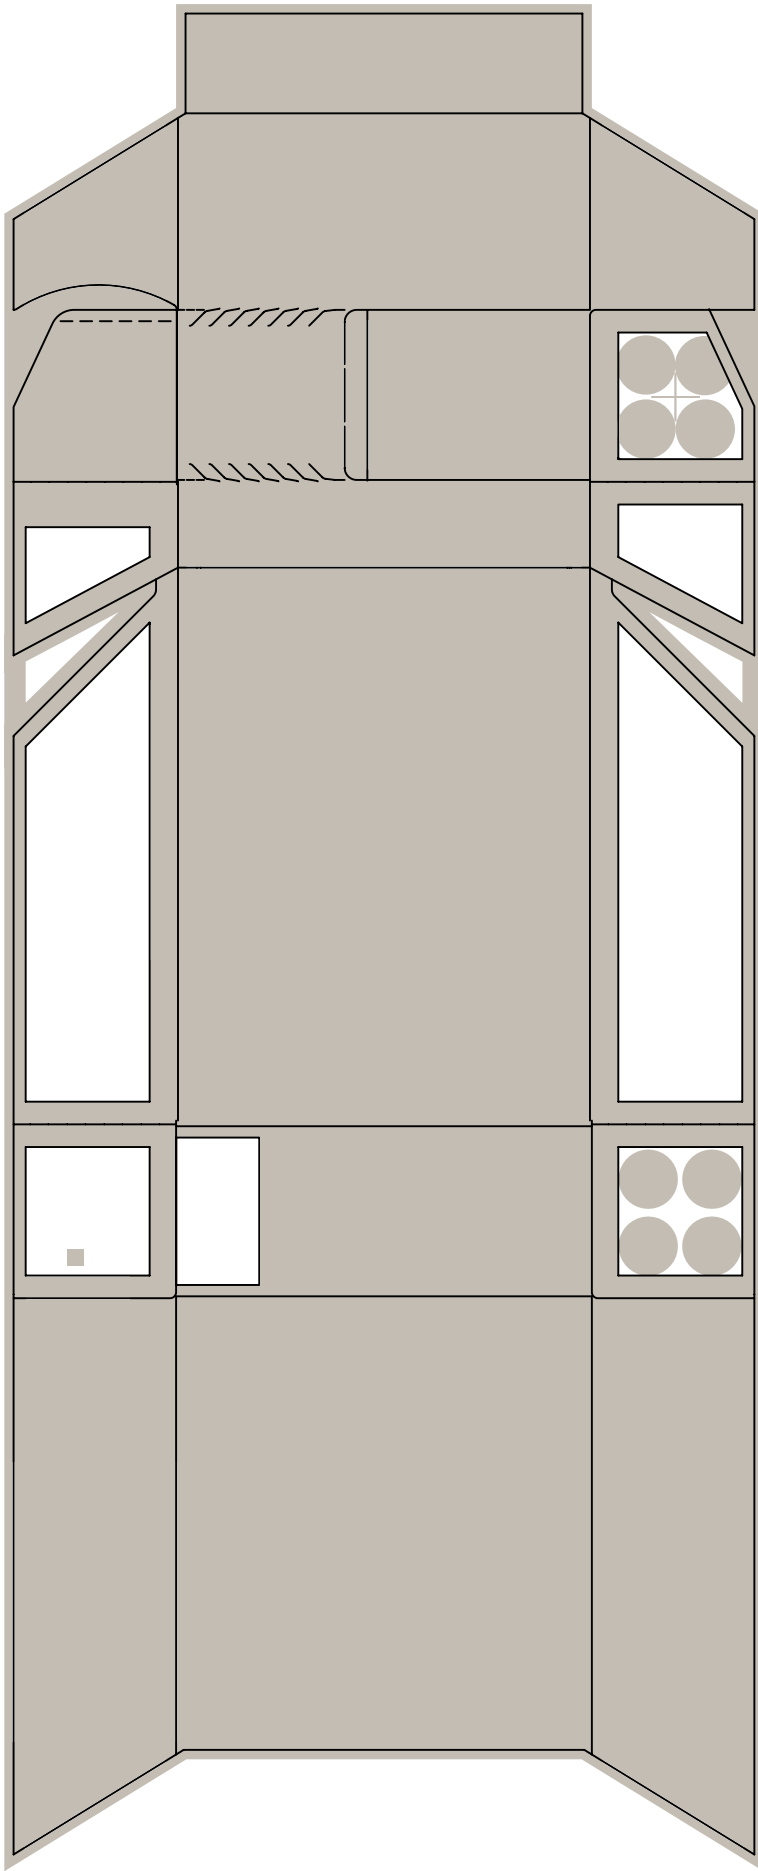

FTC Brands LLC  
Greensboro,  
NC 27409, USA

Kool

DWG. ID: CX22\_I  
 Description: 83 mm Convertible Box  
 Date: 1/16/2007 WSJ  
 Approved by / Date:  
 Revision: I - Modify radius on right lid flap

080515-4165971