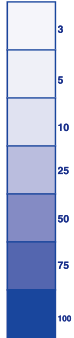

UNDERAGE SALE PROHIBITED  
CLASS 20 CIGARETTES

TO OPEN,  
FLIP UP AND  
REMOVE TAB

PUSH TO  
RECLOSE

2-Way Box™  
OPEN LIKE A BOX  
OR A SOFT PACK

BLUE BOX  
Kool

Kool  
BLUE

Kool PROVIDES A SMOOTH,  
RICH TASTE BY BLENDING  
TOBACCO WITH PREMIUM  
MENTHOL. SINCE 1933,  
OUR BLENDS HAVE BEEN  
ENJOYED BY SMOKERS  
WHO SEEK A TRUE MENTHOL  
EXPERIENCE.

62001854

THESE CIGARETTES DO NOT PRESENT  
A REDUCED RISK OF HARM COMPARED  
TO OTHER CIGARETTES.

3004760  
62001854  
WNA  
AP-88

BLUE BOX  
Kool

TRUE MENTHOL | M

BLUE  
Kool

**SURGEON GENERAL'S WARNING:**  
Smoking Causes Lung Cancer,  
Heart Disease, Emphysema, And  
May Complicate Pregnancy.