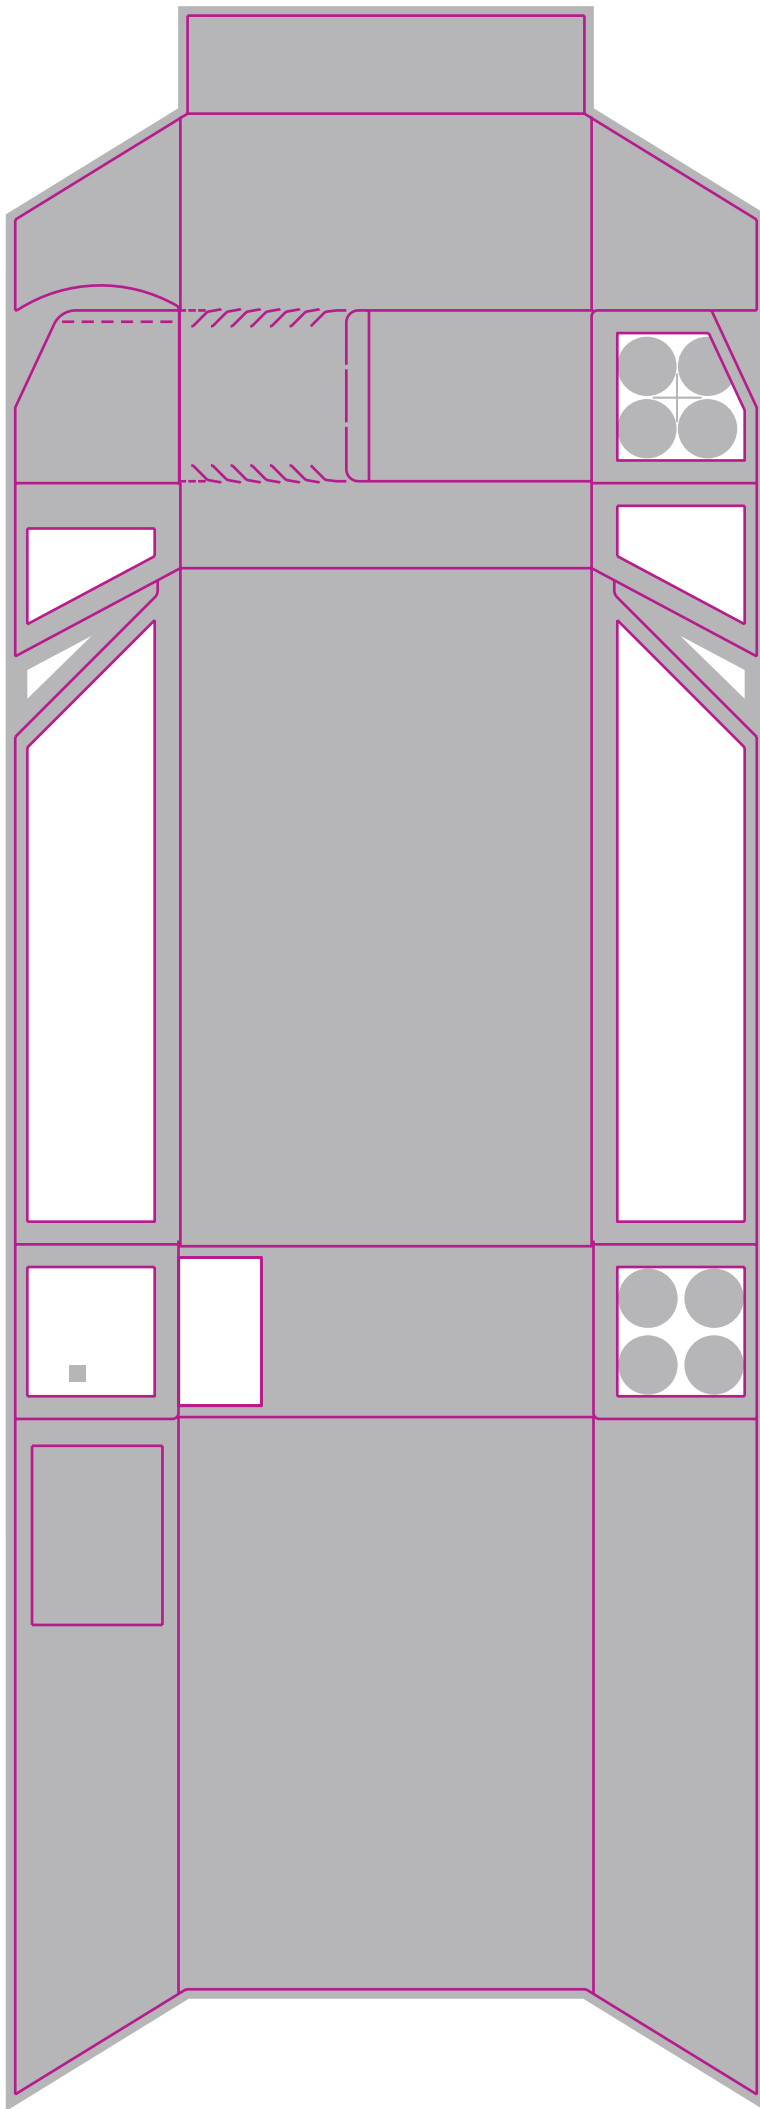

06-Aug-15 4166841

DWG. ID: CX23_H
Description: 100 mm Convertible Box
Date: 1/16/2007 WSJ
Approved by / Date:
Revision: H: Modify radius on right lid flap

| | | | |
|-------------------|----|----|------------------------|
| JOB TITLE: | | | |
| wilsotg@sgsna | | | |
| 1 | 2 | 3 | 4 |
| 5 | 6 | 7 | 8 |
| 9 | 10 | 11 | 12 VARNISH APA43073 |