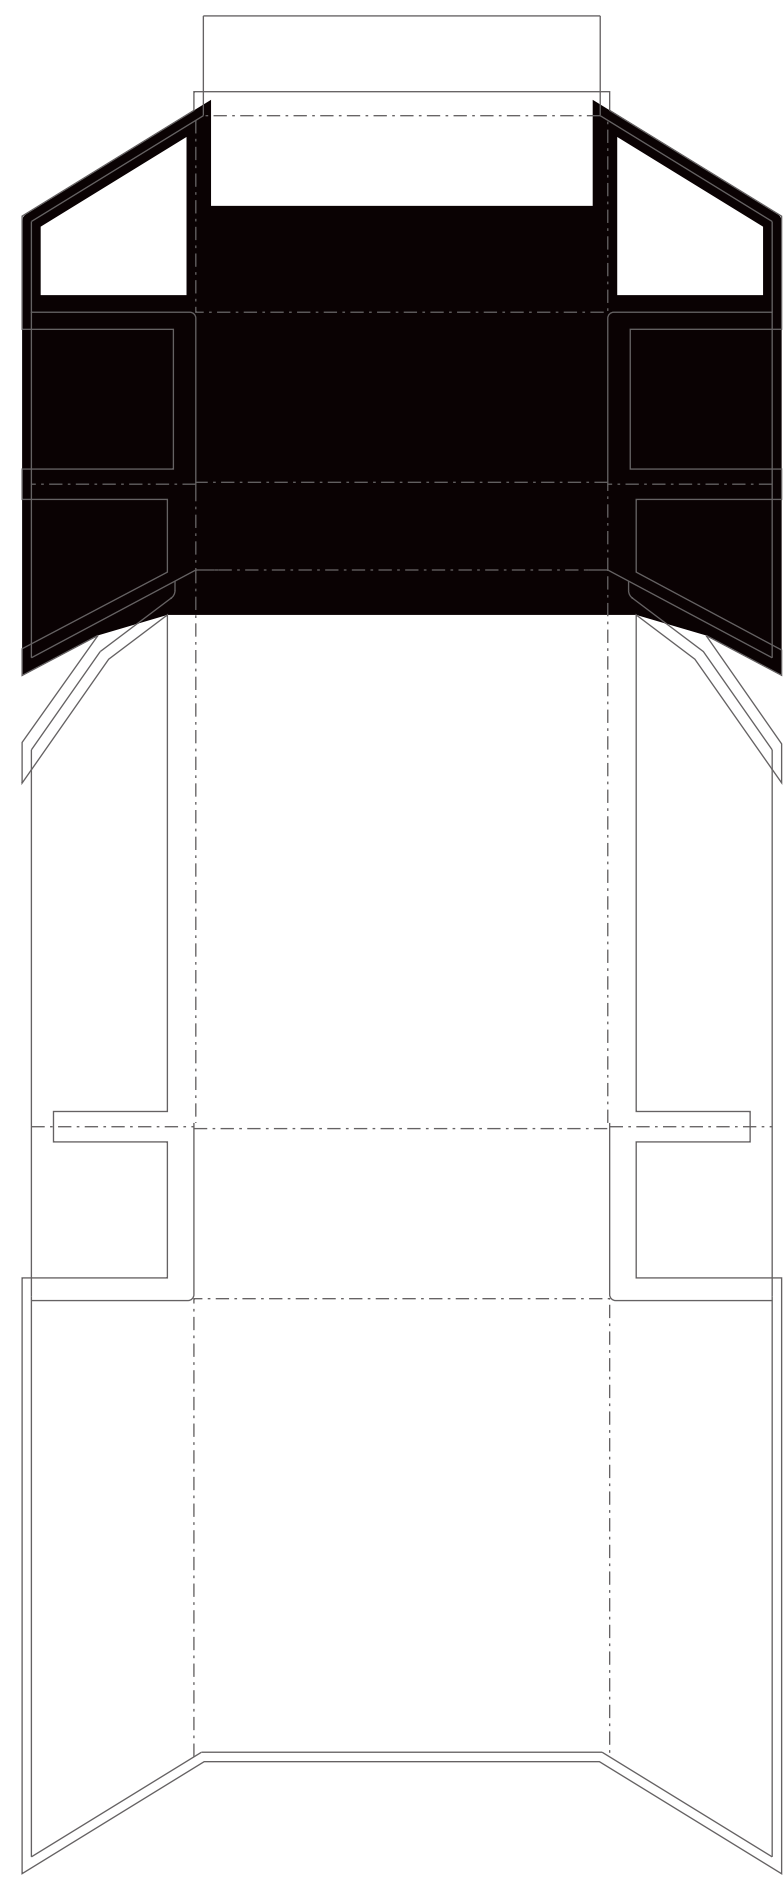

WN-D 62002594 CI/N/D #6520029 SURGEON GENERAL'S WARNING: Cigarette Smoke Contains Carbon Monoxide.	WN-A 63002594 WN/A #6520059 SURGEON GENERAL'S WARNING: Smoking Causes Lung Cancer, Heart Disease, Emphysema, And May Complicate Pregnancy.	WN-B 64002594 WN/B #6400259 SURGEON GENERAL'S WARNING: Quitting Smoking Now Greatly Reduces Serious Risks to Your Health.

MENTHOL ON DEMAND
1.800.394.8157 • CAMEL.COM

UNDERAGE SALE PROHIBITED

PEFC
P0-C04815-006

CAMEL CRUSH
MENTHOL SILVER

CAMEL CRUSH
MENTHOL SILVER

CAMEL CRUSH
ONE CLICK CHANGES EVERYTHING

▶▶▶ ◀◀◀

MENTHOL ON DEMAND

61002594

61002594
WN/C

FSC
0 123943 9

© R.J. REYNOLDS
Winston-Salem, NC 27102 USA
www.rjrt.com
PLEASE DON'T LITTER

CAMEL CRUSH
MENTHOL SILVER

MENTHOL FRESH

SURGEON GENERAL'S WARNING: Smoking By Pregnant Women May Result in Fetal Injury, Premature Birth, And Low Birth Weight.