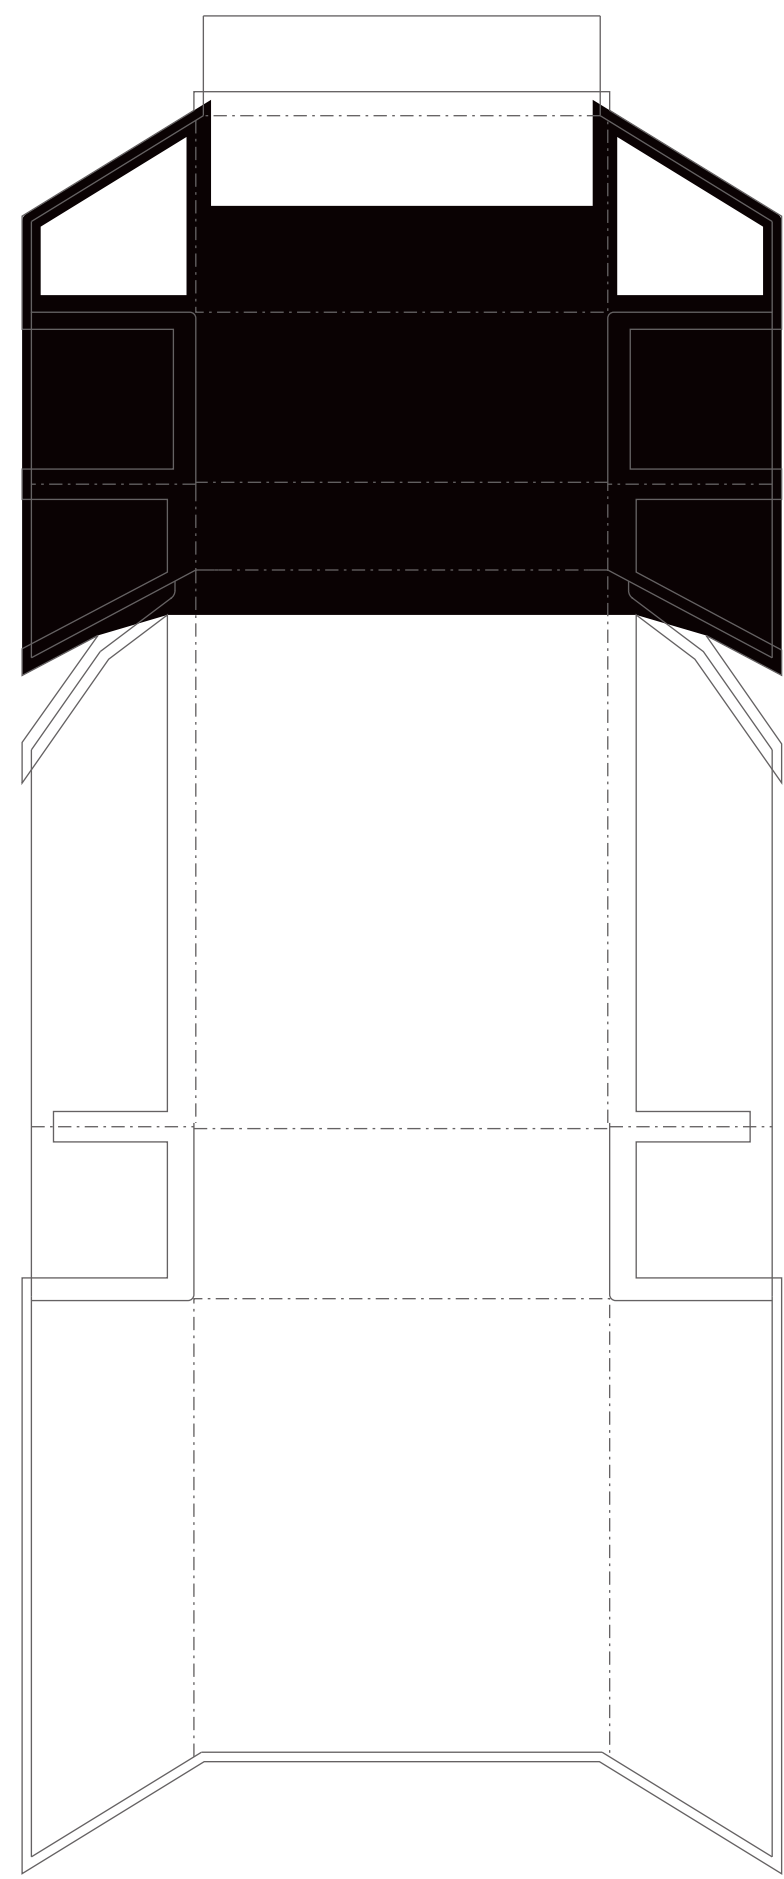

MENTHOL SILVER  
**CAMEL CRUSH**

MENTHOL ◀ FRESH

0 123943 9

FSC

© R.J. REYNOLDS  
Winston-Salem, NC 27102 USA  
www.rjrt.com  
PLEASE DOWNT LITTER

SURGEON GENERAL'S WARNING: Smoking By Pregnant Women May Result in Fetal Injury, Premature Birth, And Low Birth Weight.