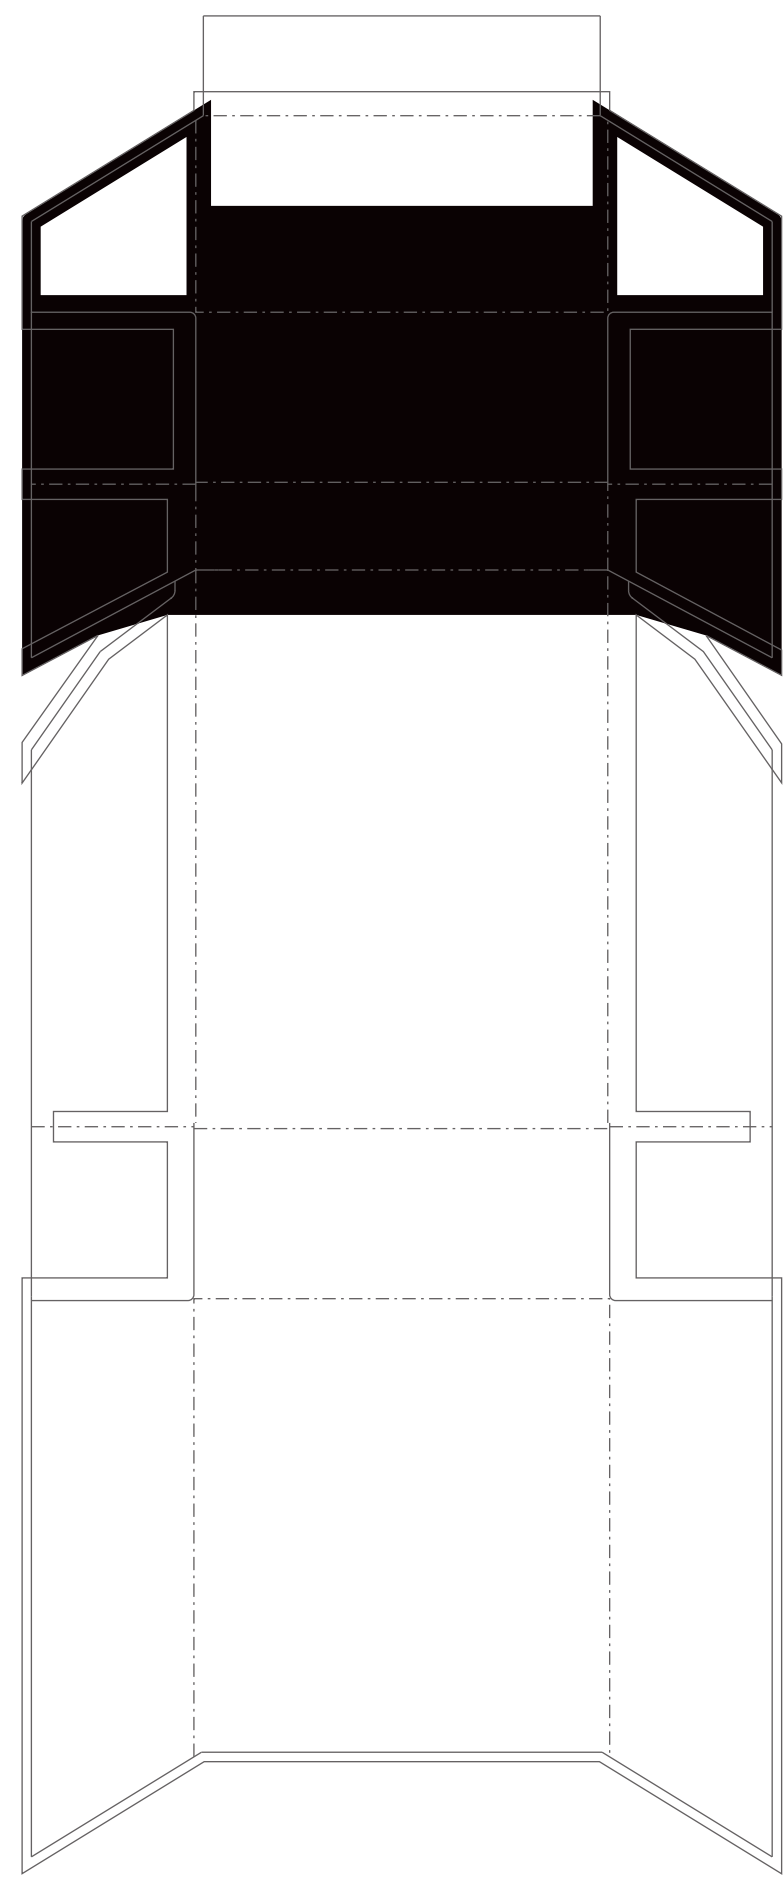

WN-C

61002594

61002594  
WN/C

<p>WN-D</p>  <p>62002594</p> <p>CI/N/D #6520029</p> <p>SURGEON GENERAL'S WARNING: Cigarette Smoke Contains Carbon Monoxide.</p>	<p>WN-A</p>  <p>63002594</p> <p>WN/A #6520059</p> <p>SURGEON GENERAL'S WARNING: Smoking Causes Lung Cancer, Heart Disease, Emphysema, And May Complicate Pregnancy.</p>	<p>WN-B</p>  <p>64002594</p> <p>WN/B #6400259</p> <p>SURGEON GENERAL'S WARNING: Quitting Smoking Now Greatly Reduces Serious Risks to Your Health.</p>
---	--	---