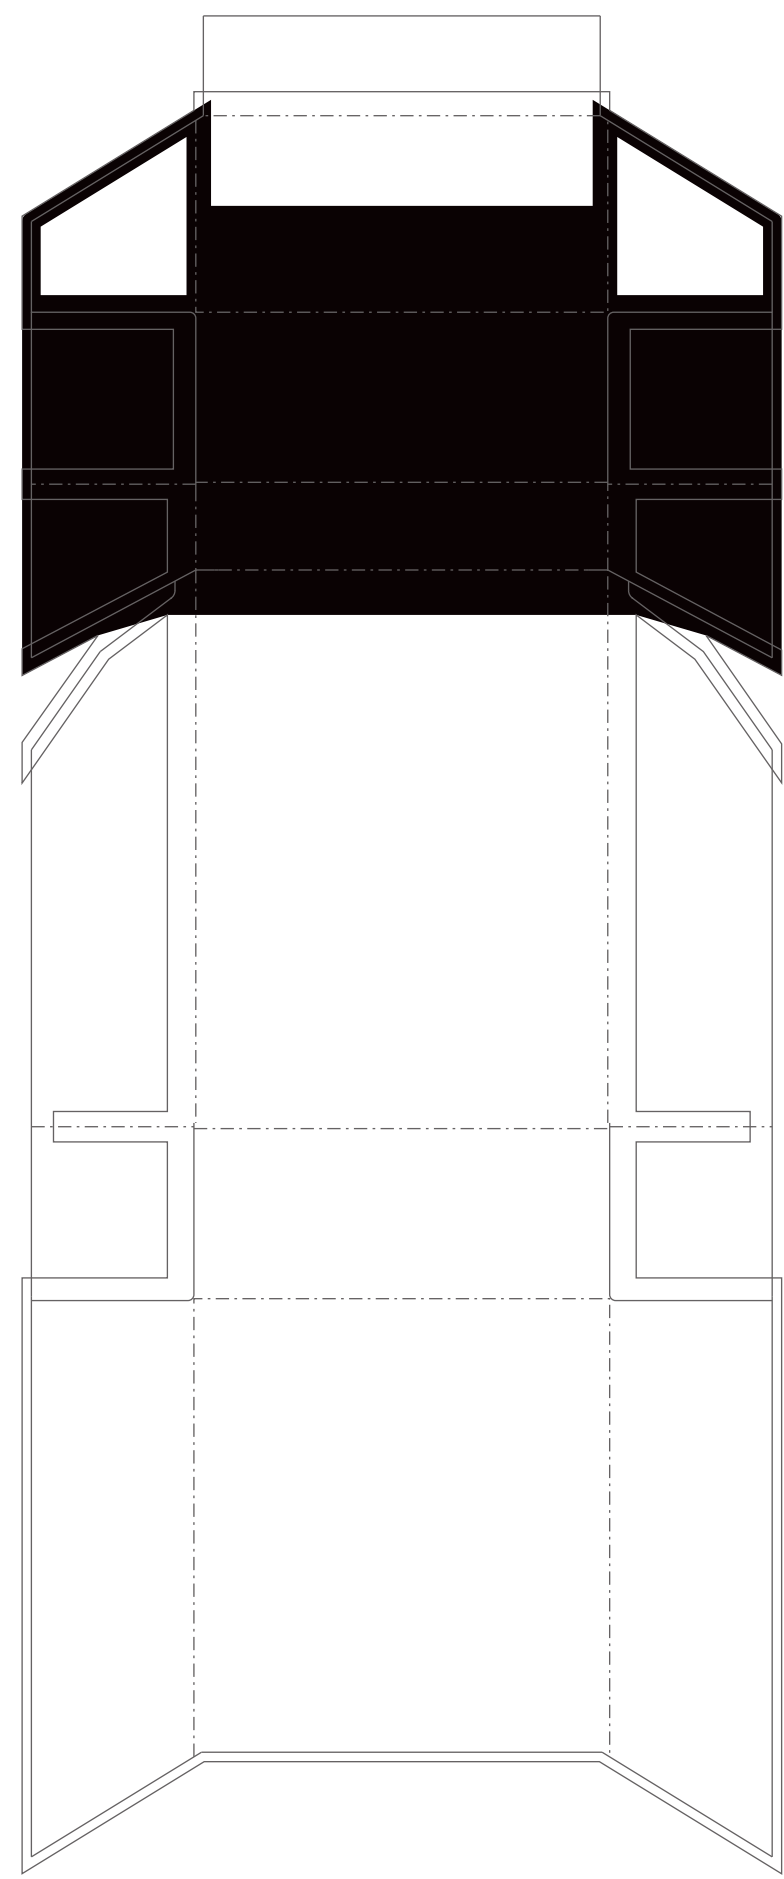

WN-D 62002594 CI/N/D #6520029 SURGEON GENERAL'S WARNING: Cigarette Smoke Contains Carbon Monoxide.	WN-A 63002594 WN/A #6520059 SURGEON GENERAL'S WARNING: Smoking Causes Lung Cancer, Heart Disease, Emphysema, And May Complicate Pregnancy.	WN-B 64002594 WN/B #6400259 SURGEON GENERAL'S WARNING: Quitting Smoking Now Greatly Reduces Serious Risks to Your Health.

MENTHOL ON DEMAND
1.800.394.8157 • CAMEL.COM

MENTHOL SILVER
CAMEL CRUSH

UNDERAGE SALE PROHIBITED

PEFC
PER-CERTIFIED

CAMEL CRUSH MENTHOL SILVER

CAMEL CRUSH

SQUEEZE THE FILTER

▶▶▶ ◀◀◀

HEAR THE CLICK

CHANGE THE FLAVOR

MENTHOL SILVER
CAMEL CRUSH

61002594
WN/C

61002594
WN/C

FSC
0 123943 9

MENTHOL FRESH

© R.J. REYNOLDS
WORLDWIDE CIGARETTE
MFG. CO. 2008 USA
NO 2700Z
www.rjrt.com
PLEASE DOWNT LITTER

SURGEON GENERAL'S WARNING: Smoking By Pregnant Women May Result in Fetal Injury, Premature Birth, And Low Birth Weight.