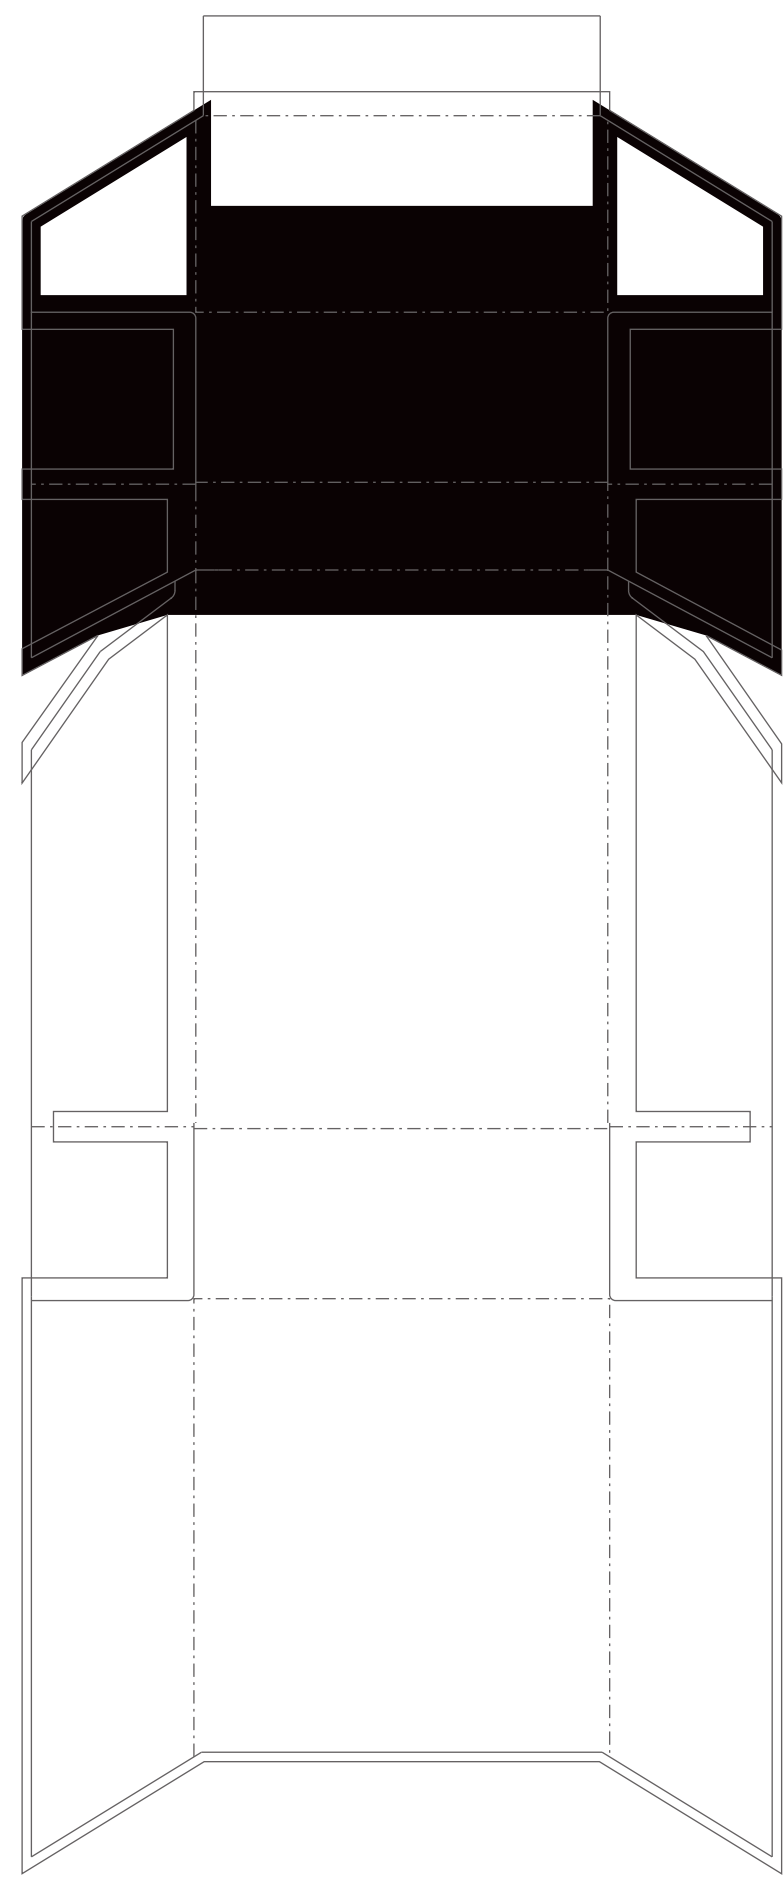

THE MOMENT IS YOURS

MENTHOL SILVER  
**CAMEL CRUSH**

61002594  
WN/C

MENTHOL FRESH

0 123943 9

FSC

© R.J. REYNOLDS  
Winston-Salem, NC 27102 USA  
www.rjrt.com  
PLEASE DOWNT LITTER

SURGEON GENERAL'S WARNING: Smoking By Pregnant Women May Result in Fetal Injury, Premature Birth, And Low Birth Weight.