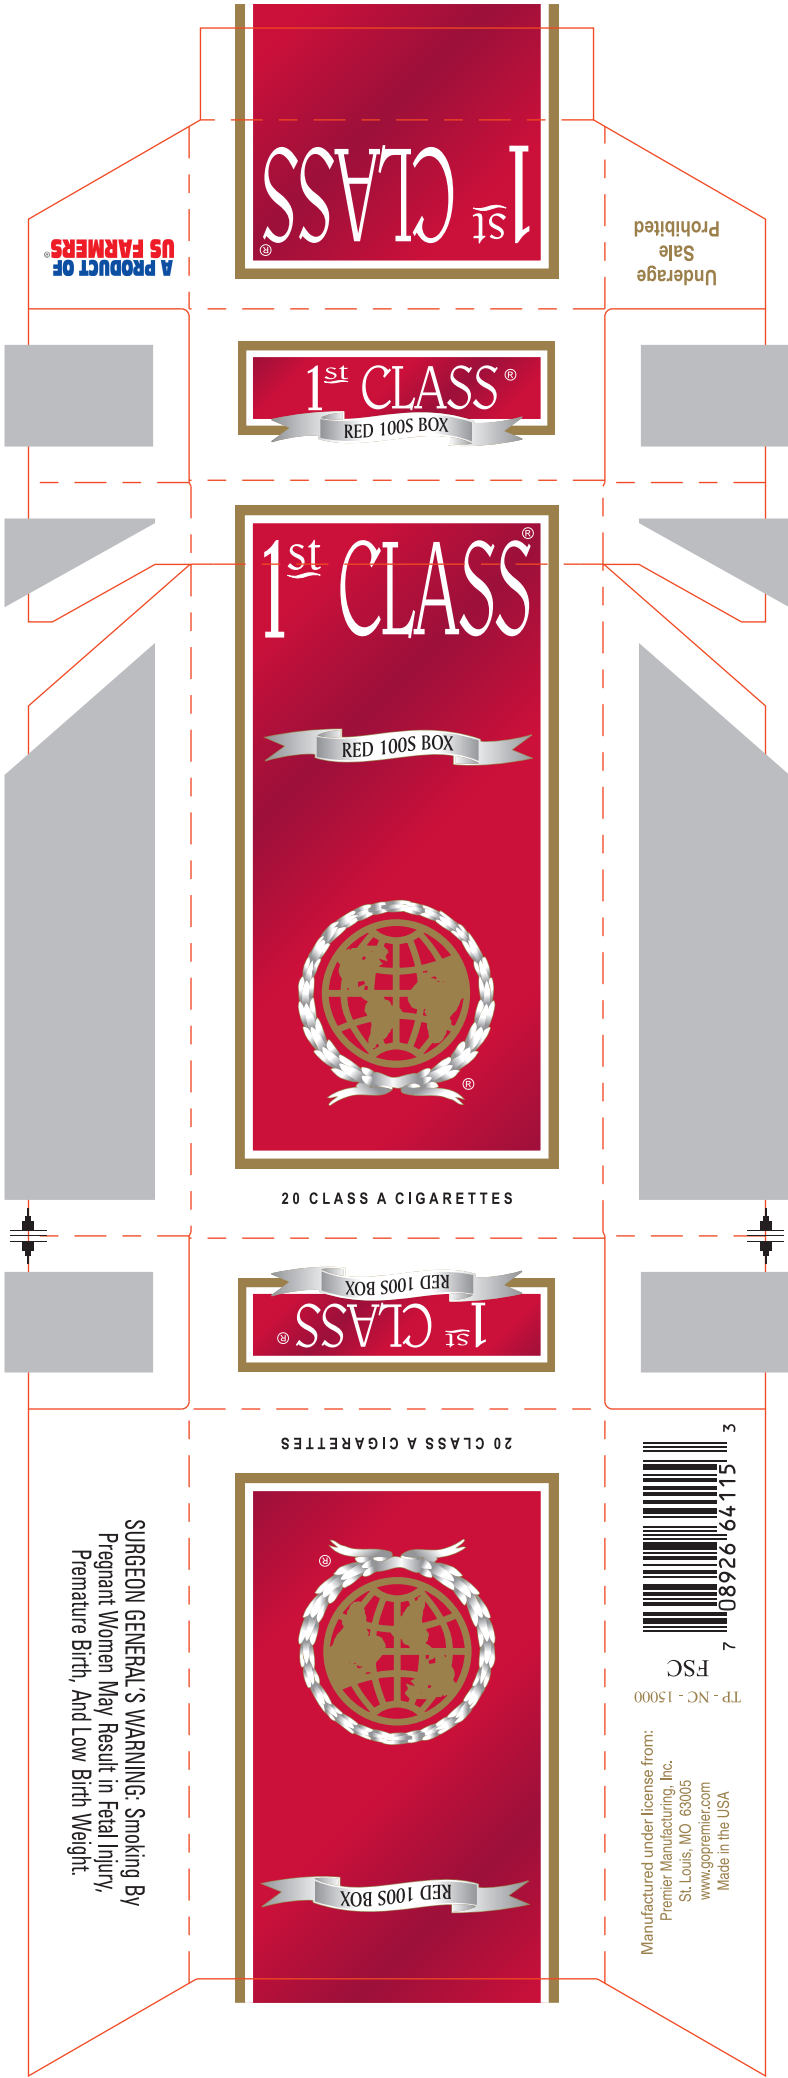

A
SURGEON GENERAL'S WARNING: Smoking By
Pregnant Women May Result in Fetal Injury,
Premature Birth, And Low Birth Weight.

B
SURGEON GENERAL'S WARNING:
Cigarette Smoke
Contains Carbon Monoxide.

C
SURGEON GENERAL'S WARNING:
Smoking Causes Lung Cancer, Heart Disease,
Emphysema, And May Complicate Pregnancy.

D
SURGEON GENERAL'S WARNING:
Quitting Smoking Now Greatly
Reduces Serious Risks to Your Health.

SURGEON GENERAL'S WARNING: Smoking By
Pregnant Women May Result in Fetal Injury,
Premature Birth, And Low Birth Weight.

Manufactured under license from:
Premier Manufacturing, Inc.
St. Louis, MO 63005
www.premier.com
Made in the USA

FSC
TP - NC - 15000

7 08926 64 115 3

RED 100S BOX

20 CLASS A CIGARETTES

1st CLASS
RED 100S BOX

20 CLASS A CIGARETTES