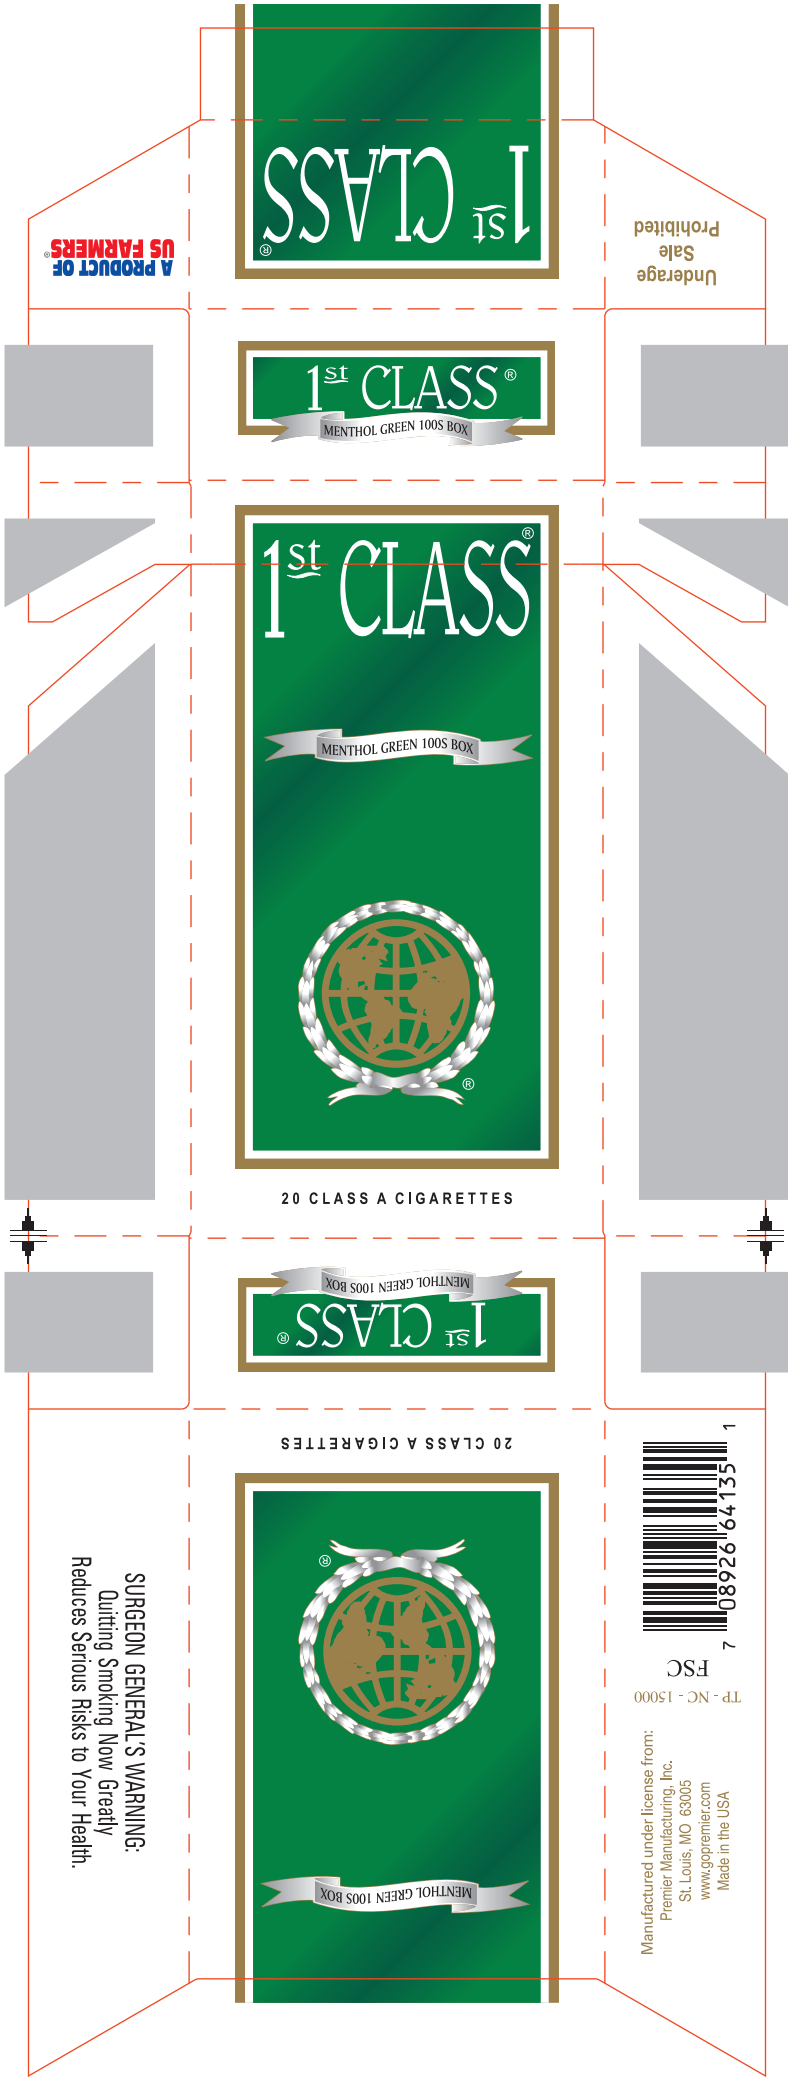

A
SURGEON GENERAL'S WARNING: Smoking By
Pregnant Women May Result in Fetal Injury,
Premature Birth, And Low Birth Weight.

B
SURGEON GENERAL'S WARNING:
Cigarette Smoke
Contains Carbon Monoxide.

C
SURGEON GENERAL'S WARNING:
Smoking Causes Lung Cancer, Heart Disease,
Emphysema, And May Complicate Pregnancy.

D
SURGEON GENERAL'S WARNING:
Quitting Smoking Now Greatly
Reduces Serious Risks to Your Health.

SURGEON GENERAL'S WARNING:
Quitting Smoking Now Greatly
Reduces Serious Risks to Your Health.

A PRODUCT OF
US FARMERS®

1st CLASS®

1st CLASS®
MENTHOL GREEN 100S BOX

1st CLASS®

MENTHOL GREEN 100S BOX

20 CLASS A CIGARETTES

1st CLASS®
MENTHOL GREEN 100S BOX

20 CLASS A CIGARETTES

MENTHOL GREEN 100S BOX

FSC
TP - NC - 15000

Manufactured under license from:
Premier Manufacturing, Inc.
St. Louis, MO 63005
www.gopremier.com
Made in the USA

Underage
Sale
Prohibited