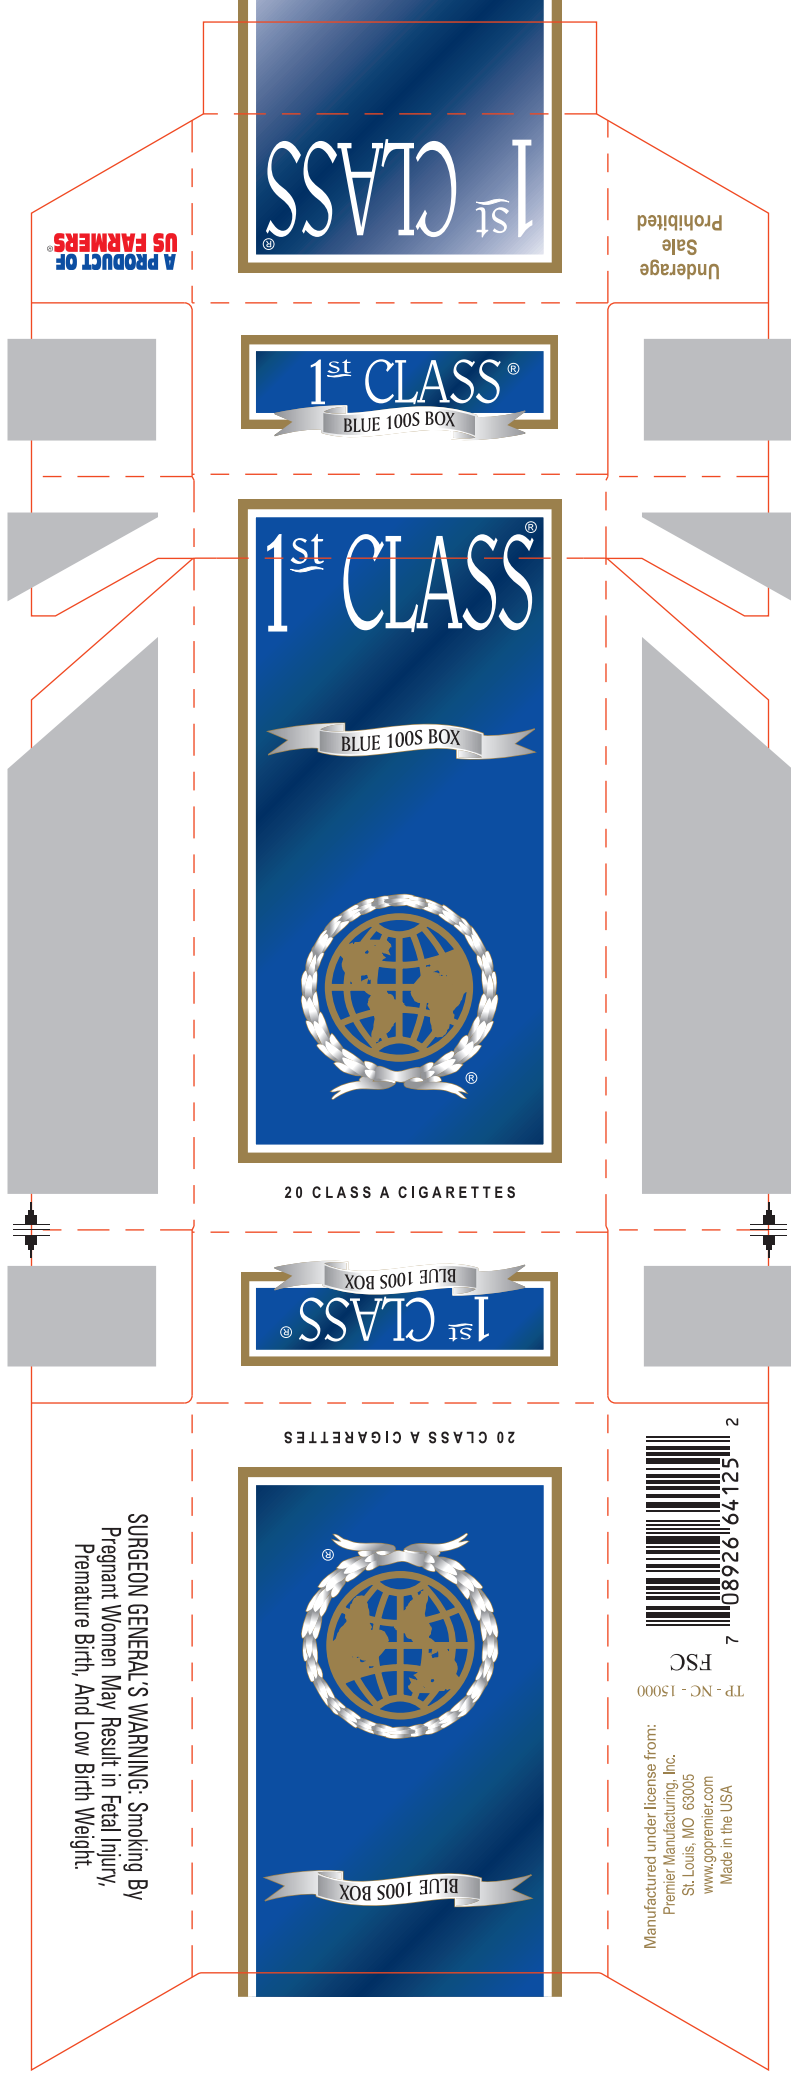

A
SURGEON GENERAL'S WARNING: Smoking By
Pregnant Women May Result in Fetal Injury,
Premature Birth, And Low Birth Weight.

B
SURGEON GENERAL'S WARNING:
Cigarette Smoke
Contains Carbon Monoxide.

C
SURGEON GENERAL'S WARNING:
Smoking Causes Lung Cancer, Heart Disease,
Emphysema, And May Complicate Pregnancy.

D
SURGEON GENERAL'S WARNING:
Quitting Smoking Now Greatly
Reduces Serious Risks to Your Health.

SURGEON GENERAL'S WARNING: Smoking By
Pregnant Women May Result in Fetal Injury,
Premature Birth, And Low Birth Weight.

7 08926 64 125 2
FSC
TP - NC - 15000

Manufactured under license from:
Premier Manufacturing, Inc.
St. Louis, MO 63005
www.premier.com
Made in the USA

A PRODUCT OF
US FARMERS

Underage
Sale
Prohibited